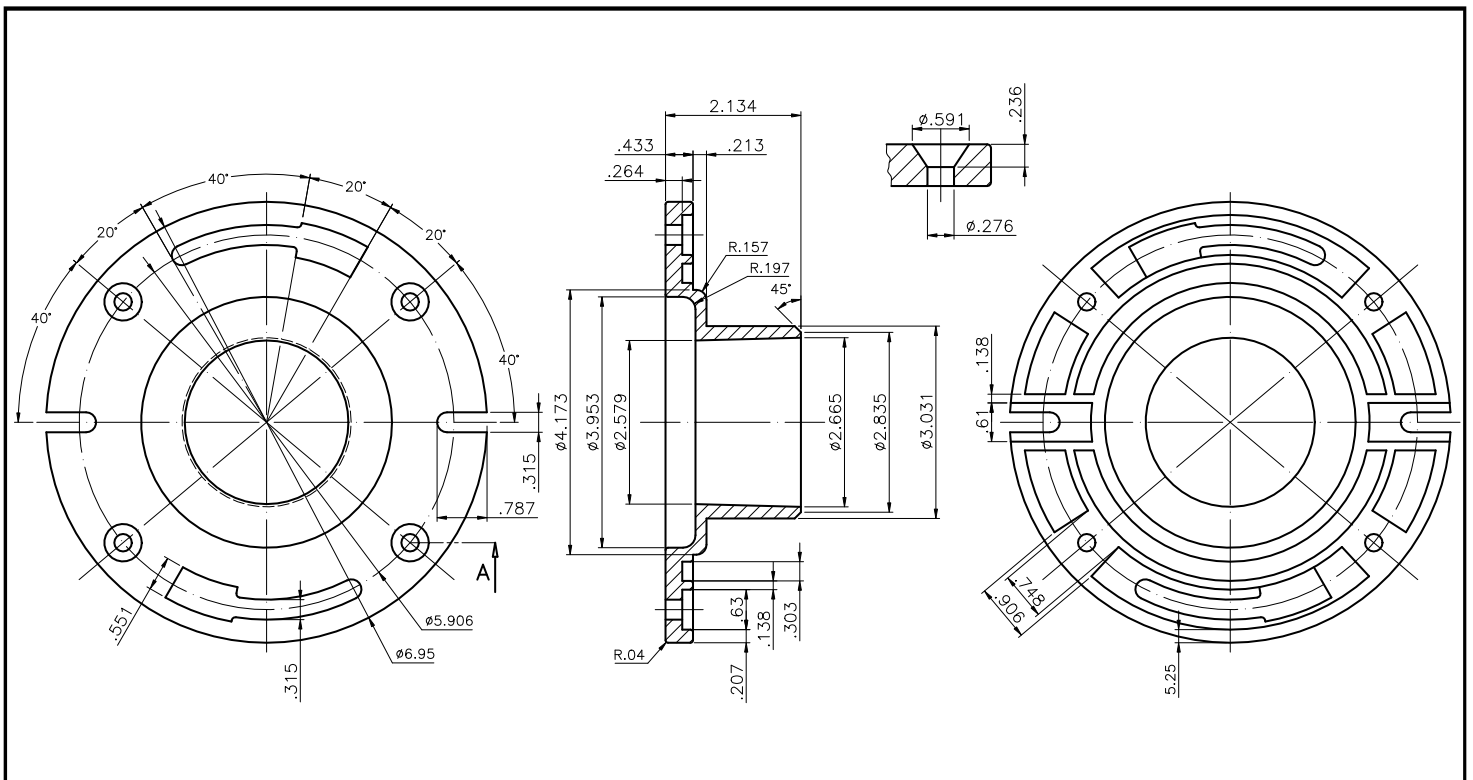

3494-001

Closet Floor Flanges Plastic

PRODUCT FEATURES

- ABS plastic construction
- Inside Fit installation
- Fastens securely to floor with screws
- Solvent welds to ABS pipe

PART NO	SIZE	ASSEMBLED HEIGHT	ASSEMBLED WIDTH	ASSEMBLED WEIGHT
3494-001	3"	2.25"	7"	0.45 lbs